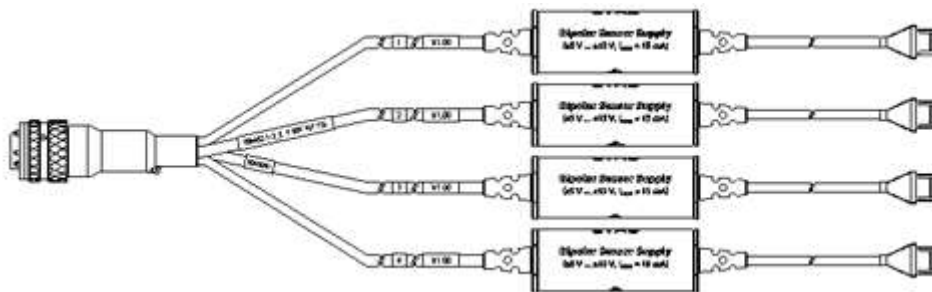

# Ordering Information

Order Name	Short Name	Order Number
CBN42x		
<p>Sensor supply conditioning Cable providing bipolar sensor supply voltage, 4 Channel, Souriau - 4xMolex 51191-004, 2m</p>		
	CBN422.2-2	F-00K-107-566

## Recommended Measurement Modules

A/D Module with Sensor Supply (4-CH)	ES411.1	F-00K-104-485
A/D Module with Sensor Supply, 100 kHz sampling rate (4-CH)	ES415.1	F-00K-107-908
Counter and Frequency Module with Sensor Supply (4-CH)	ES441.1	F-00K-105-785