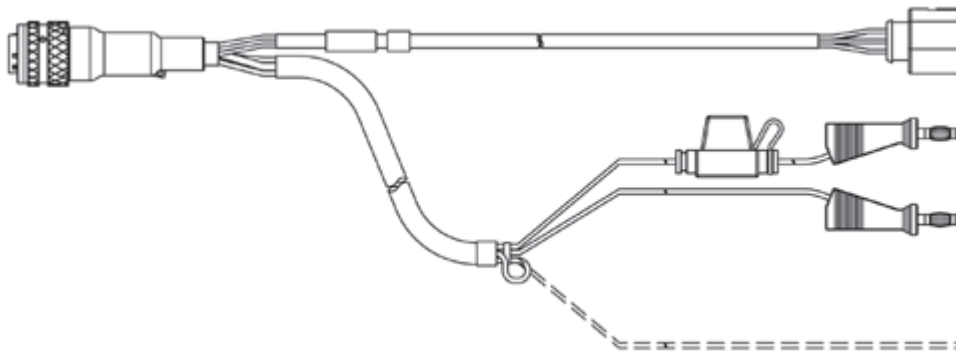

---

Lambdasondenkabel LSU 4.9, Souriau

8ST12-35 - RB150 (Code 1) -

3.00 m

CBAL452.1-3

F-00K-106-127

Bananenstecker (22mc-6fc+2mc), 3 m

9.84 ft