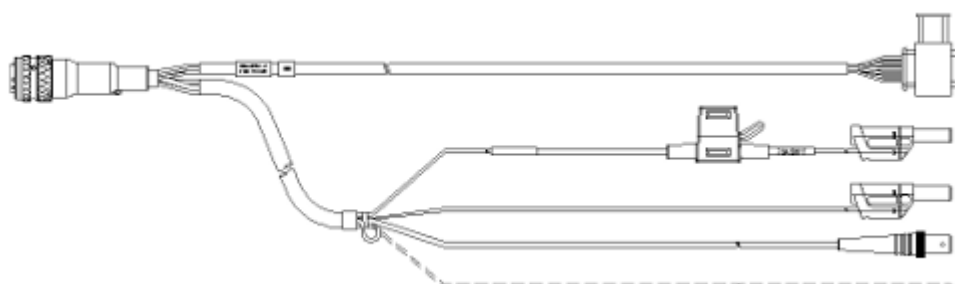

Lambdasondenkabel LSU ADV, Souriau 8ST12-35 - Trapez-Stecker, Code A7 - Sicherheitsbananenstecker - BNC (22mc-7fc+2mc+2mc), 3m / 9.8 ft	3.00 m 9.84 ft	CBAL4635.1-3	F-00K-110-035