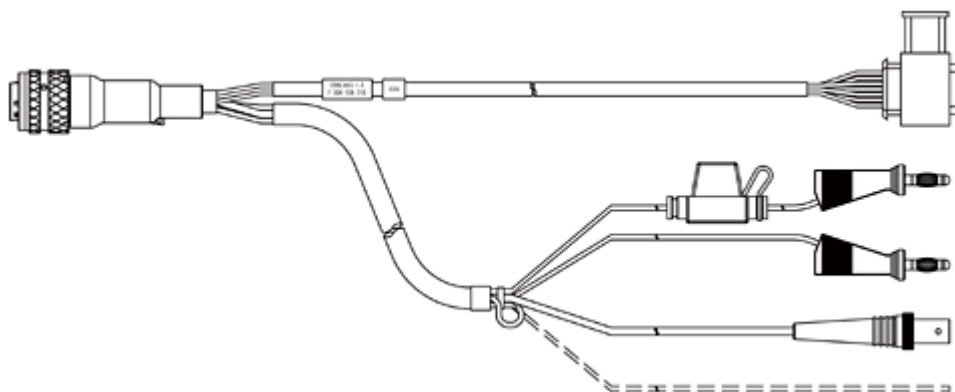

LSU ADV-Lambdasonden und Sondenkabel

Lambdasonde LSU ADV-G für Benzinmotoren, Schutzröhre TP3, Trapez-Stecker, Code A7, 300 Ohm, 1m / 3.3 ft	1.00 m 3.28 ft	LSU_ADV_G	F-00K-106-409

Lambdasondenkabel LSU ADV, Souriau 8ST12-35 - Trapez-Stecker, Code A7 - Bananenstecker- BNC (22mc-7fc+2mc+2mc), 3m / 9.8 ft	3.00 m 9.84 ft	CBAL463.1-3	F-00K-106-310