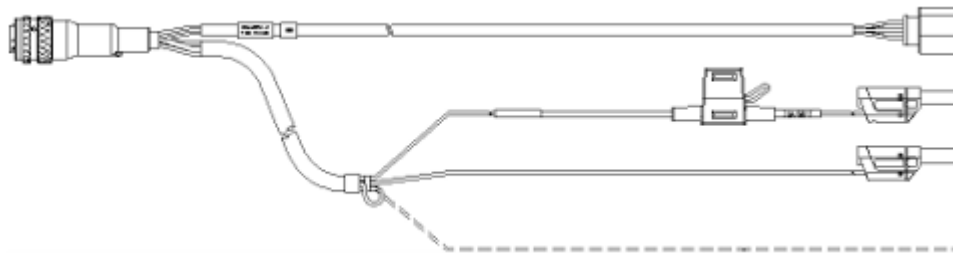

---

Lambdasondenkabel LSU 4.9, Souriau

8ST12-35 - RB150 (Code 1) -

3.00 m

CBAL4525.1-3

F-00K-110-039

Sicherheitsbananenstecker (22mc-  
6fc+2mc), 3 m

9.84 ft