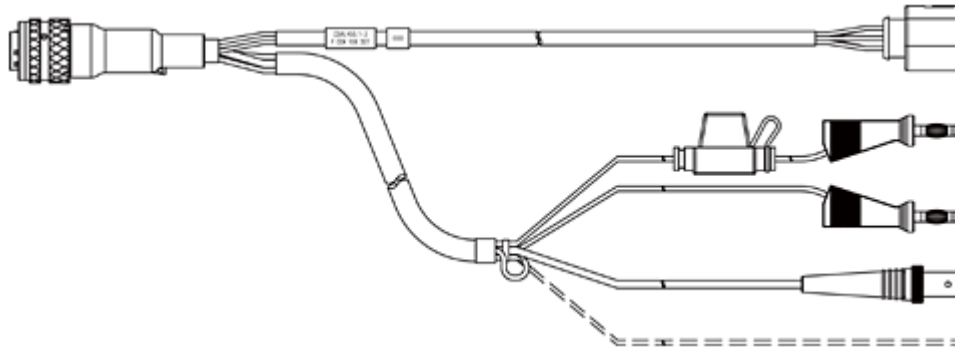

---

Lambdasondenkabel LSU 4.9, Souriau

8ST12-35 - RB150 (Codiert A) -

5.00 m

AS\_CBAL455.1-5

F-00K-106-308

Bananenstecker- BNC (22mc-  
6fc+2mc+2mc), 5m / 16.4 ft

16.40 ft