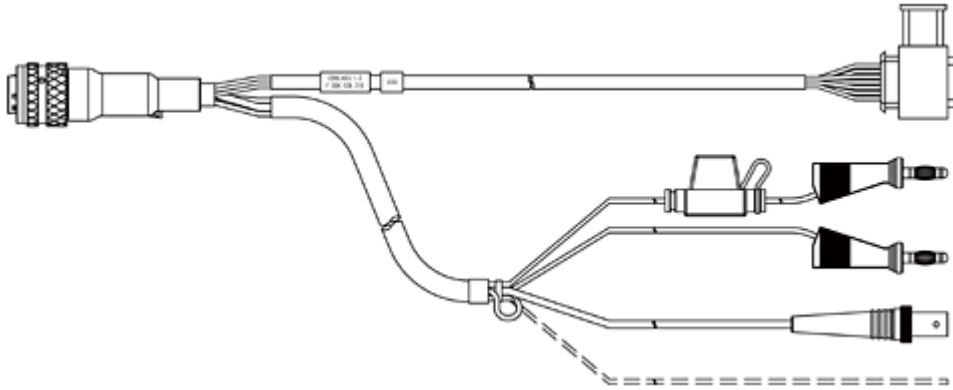

LSU ADV λ传感器和传感器电缆

用于汽油机的λ传感器LSU ADV-G, 保护管 TP3, 梯形插头, Code A7, 300 Ohms, 1m / 3.3 ft	1.00 m 3.28 ft	LSU_ADV_G	F-00K-106-409

λ传感器电缆LSU ADV, Souriau 8ST12-35 - 梯形插头, Code A7 - Banana - BNC (22mc- 7fc+2mc+2mc), 3m / 9.8 ft	3.00 m 9.84 ft	CBAL4631-3	F-00K-106-310

λ传感器电缆LSU ADV, Souriau 8ST12-35 - 梯形插头, Code A7 - Safety Banana - BNC (22mc-7fc+2mc+2mc), 3m / 9.8 ft	3.00 m 9.84 ft	CBAL46351-3	F-00K-110-035