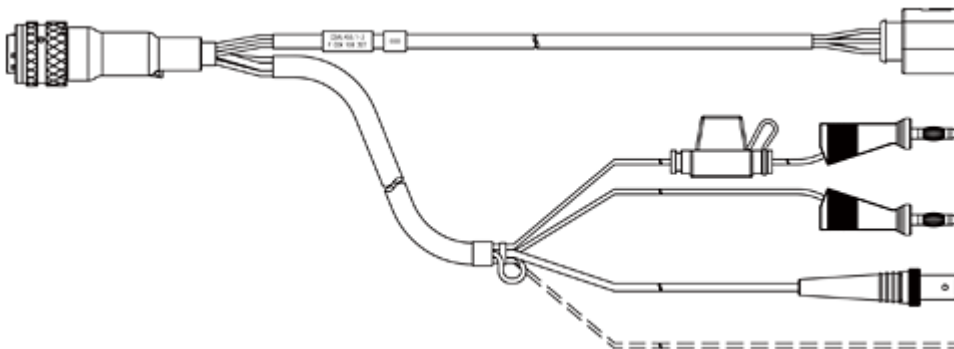

λ传感器电缆 LSU 4.9, Souriau 8ST12-35 -
RB150 (Code A) - Banana - BNC (22mc-
6fc+2mc+2mc), 5 m / 16.4 ft   5.00 m   AS_CBAL455.1-5   F-00K-106-308
16.40 ft