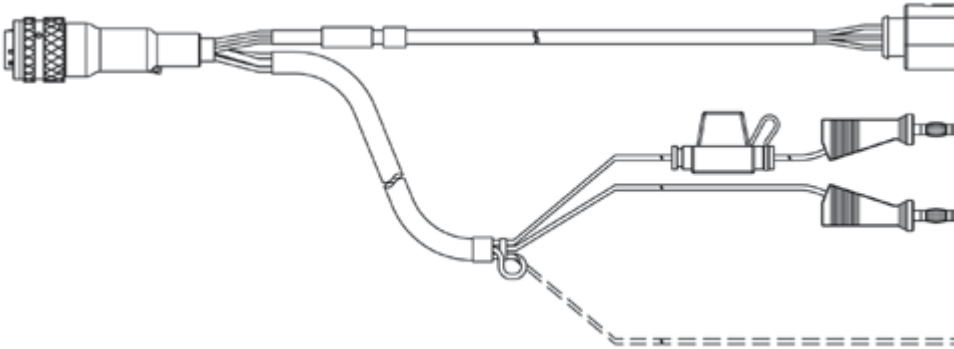

λ传感器电缆 LSU 4.9, Souriau 8ST12-35 -
RB150 (Code 1) - Banana (22mc-
6fc+2mc+2mc), 3 m   3.00 m   CBAL452.1-3   F-00K-106-127
9.84 ft